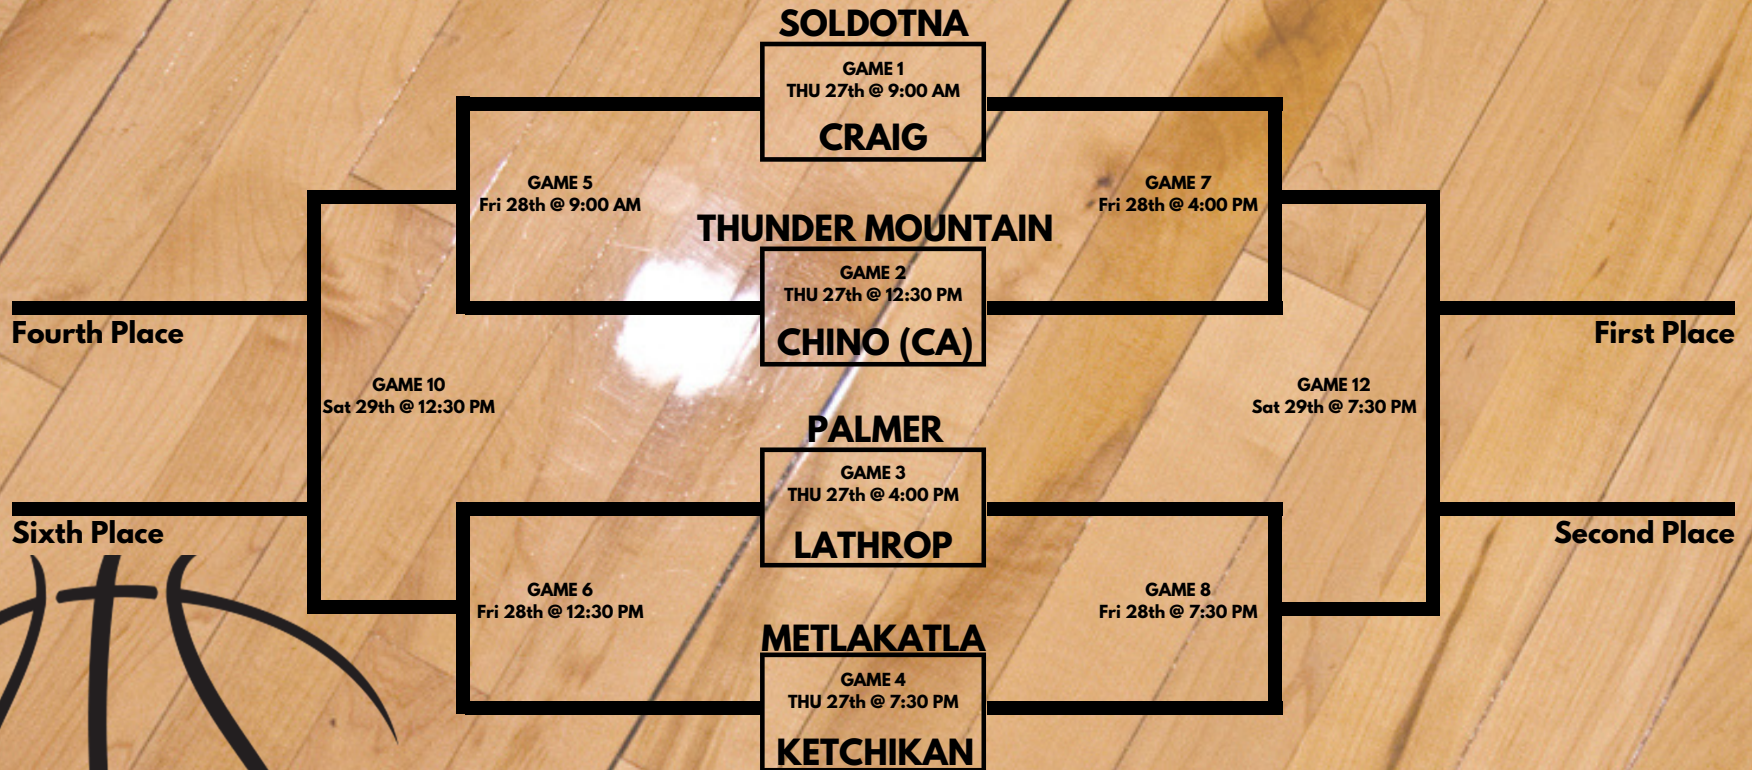

Girls Bracket

December 2018

Clarke Cochrane Christmas Classic

Dec. 27th-29th

Top of Bracket = Visitor (Dark Jersey) Bottom of Bracket = Home (Light Jersey)