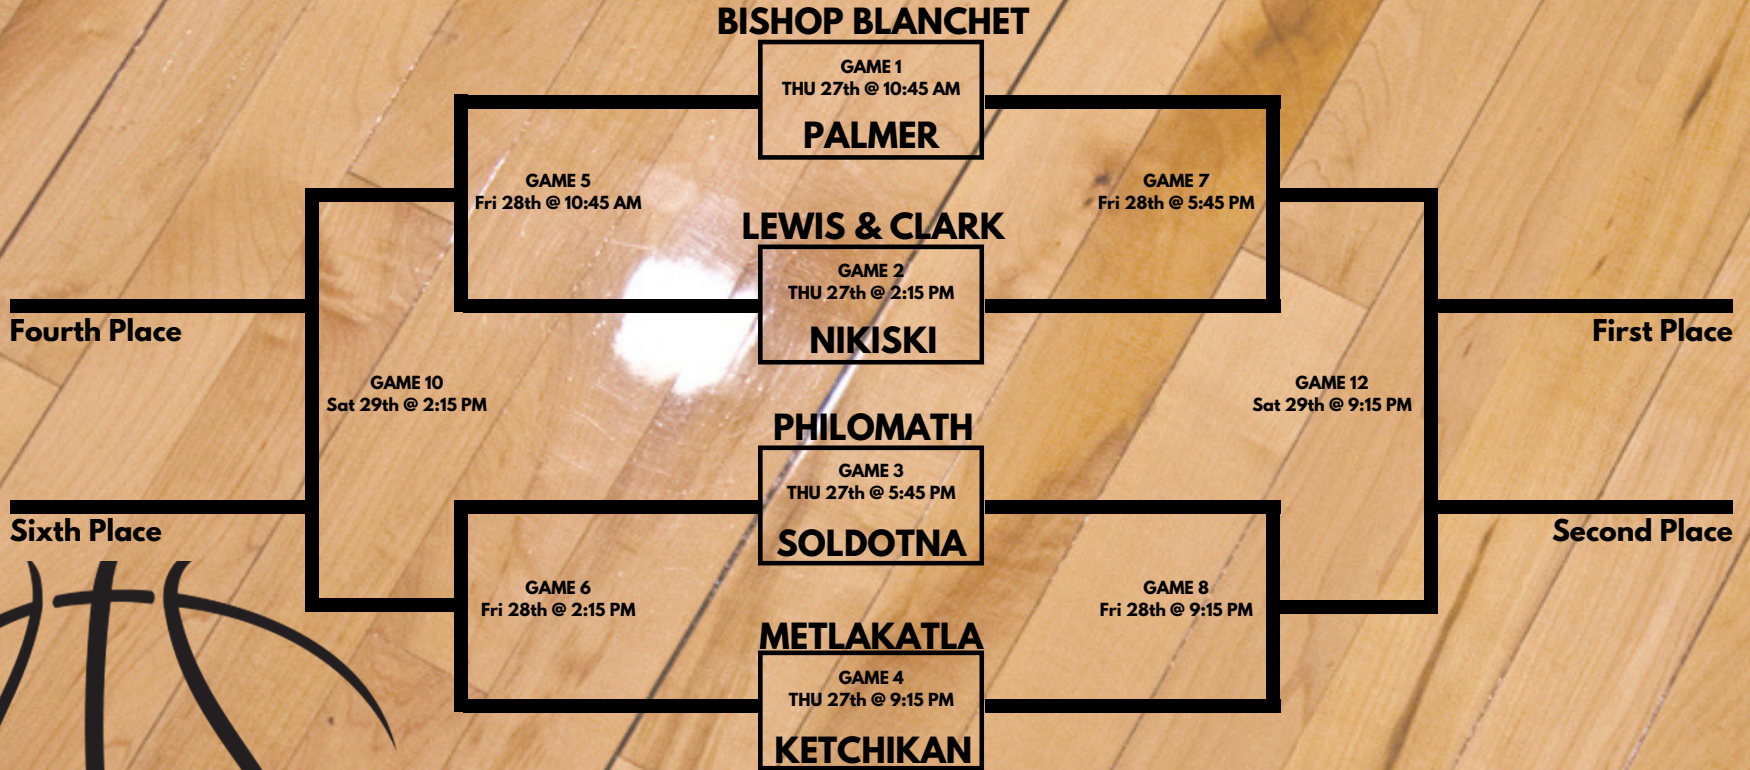

Boys Bracket

December 2018

Clarke Cochrane Christmas Classic

Dec. 27th-29th

Top of Bracket = Visitor (Dark Jersey) Bottom of Bracket = Home (Light Jersey)